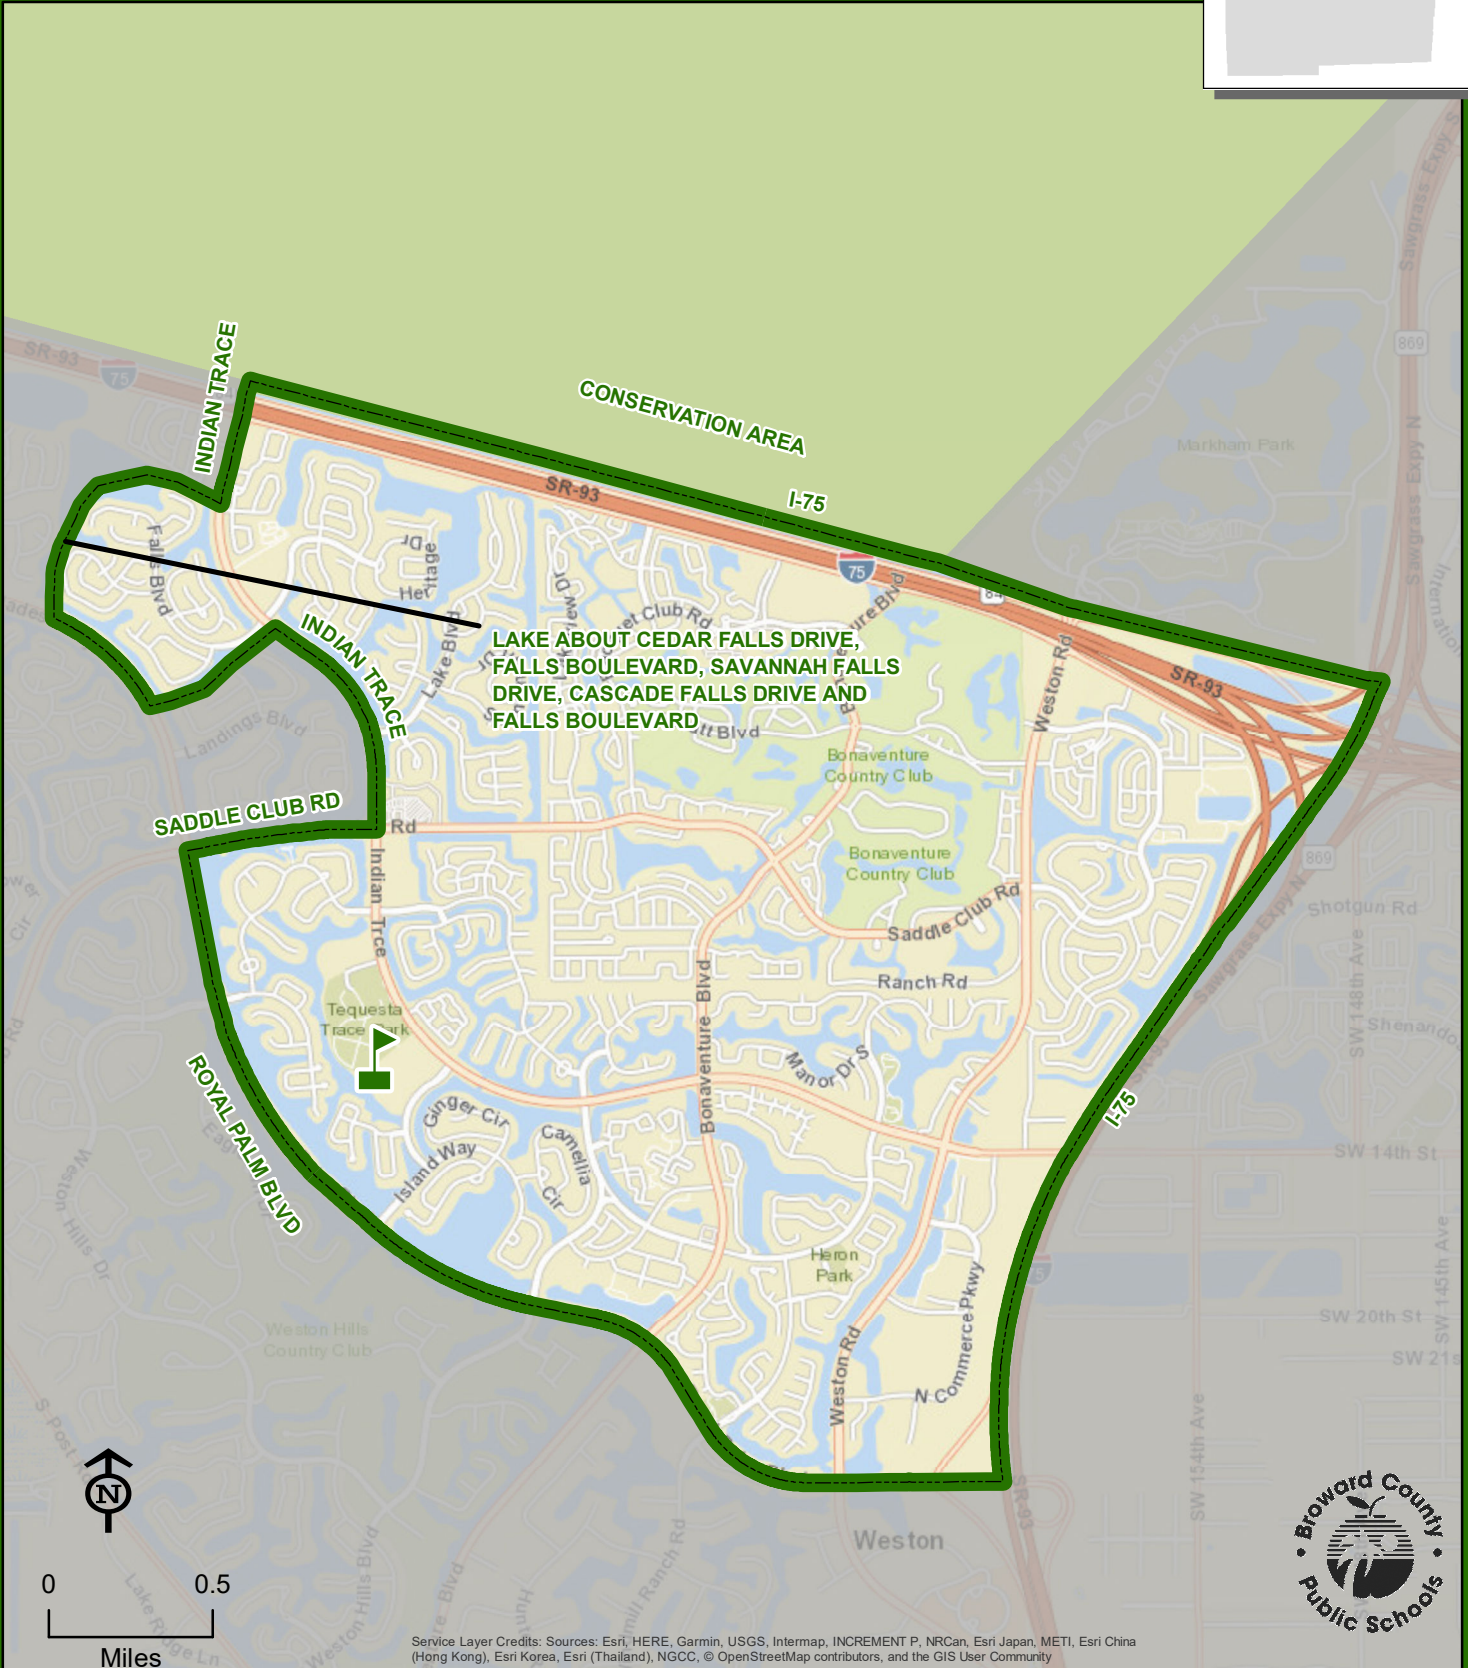

# TEQUESTA TRACE MIDDLE SCHOOL

1800 INDIAN TRACE  
FORT LAUDERDALE, FLORIDA 33326  
754-323-4400

Innovative Program

TEQUESTA TRACE

Service Layer Credits: Sources: Esri, HERE, Garmin, USGS, Intermap, INCREMENT P, NRCan, Esri Japan, METI, Esri China (Hong Kong), Esri Korea, Esri (Thailand), NGCC, © OpenStreetMap contributors, and the GIS User Community

THIS MAP IS FOR CONCEPTUAL PURPOSES ONLY AND SHOULD NOT BE USED FOR LEGAL BOUNDARY DETERMINATIONS